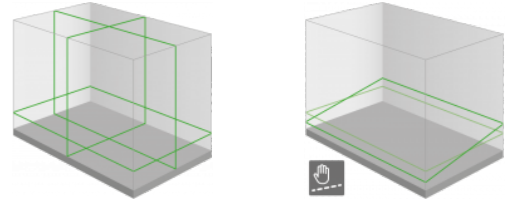

## MULTICROSS 3D 18VMAX

Introducing the ultimate solution for precise leveling: our Multicross 3D 18V MAX. A laser with interchangeable battery adapters that are compatible with 18V batteries from 7 different manufacturers. This way, you are always ensured of power, wherever you are. Enjoy seamless operation as you work with one horizontal and two vertical lines covering 360°, ensuring accuracy from every angle. Experience unmatched precision with an accuracy of 2mm per 10 meters. Plus, with a range of 120 meters (using a receiver) no task is too big or too far. Upgrade your leveling game today with our Level Laser.